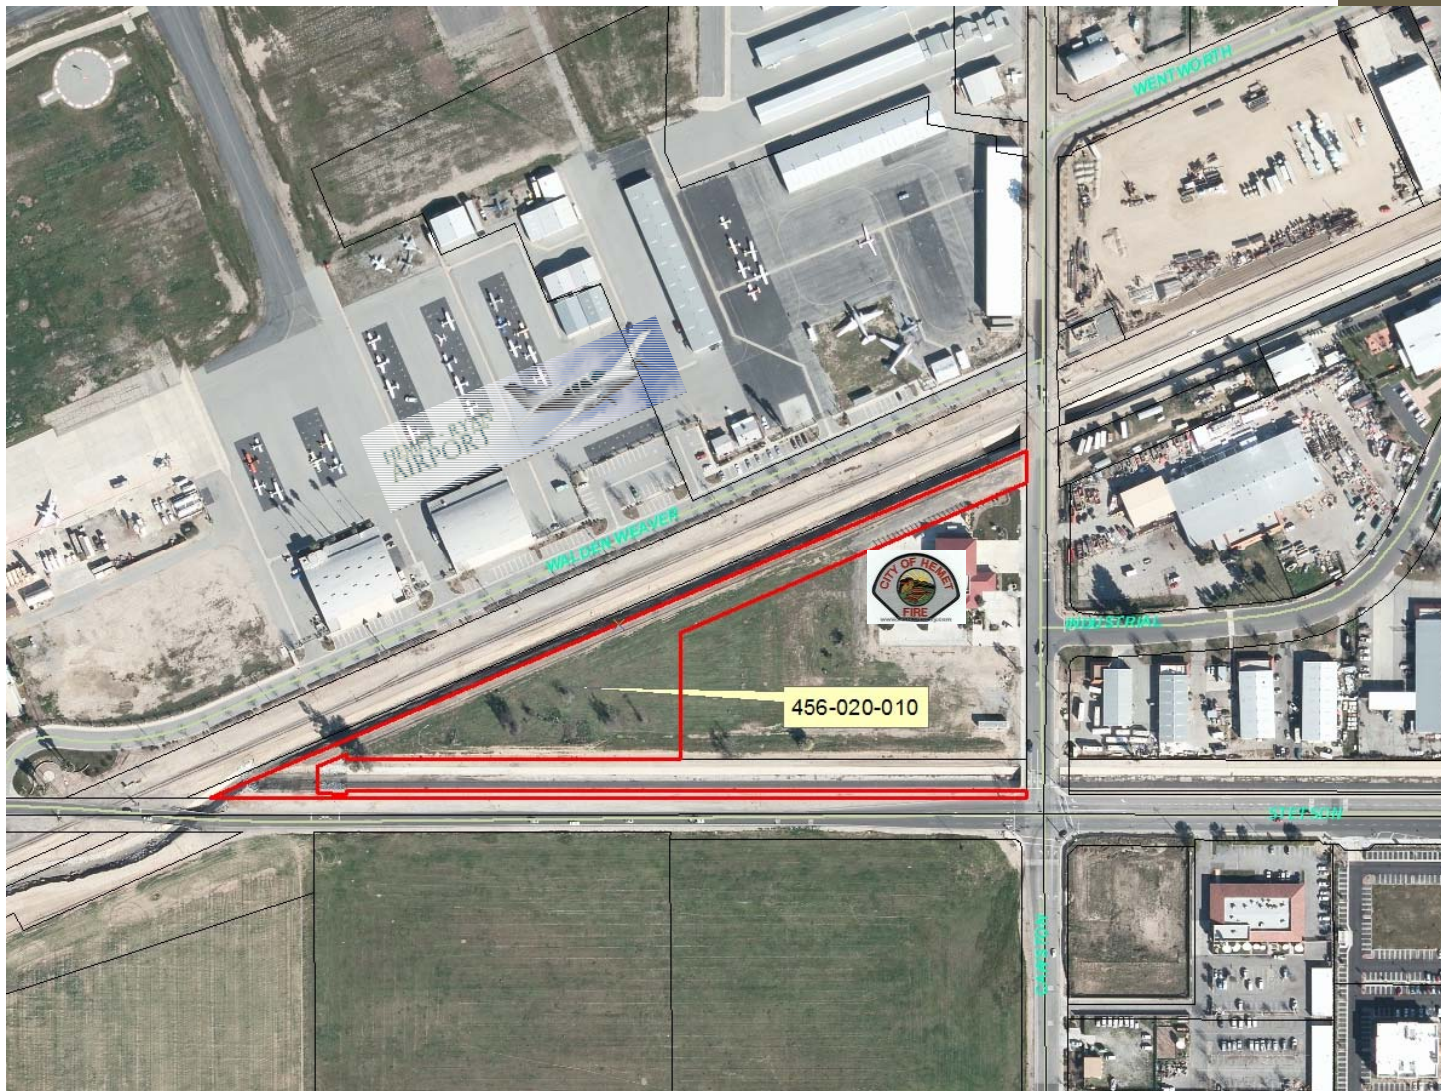

## ***Hemet Ryan Property***

- Address: Stetson Avenue, Hemet
- APN: 456-020-010
- Total Size: 4.17 acres
- Zoning: M-2 (Heavy Manufacturing)
- Located near Hemet-Ryan Airport

**For more information contact FM Real Estate/ County of Riverside at 951.955.4820**