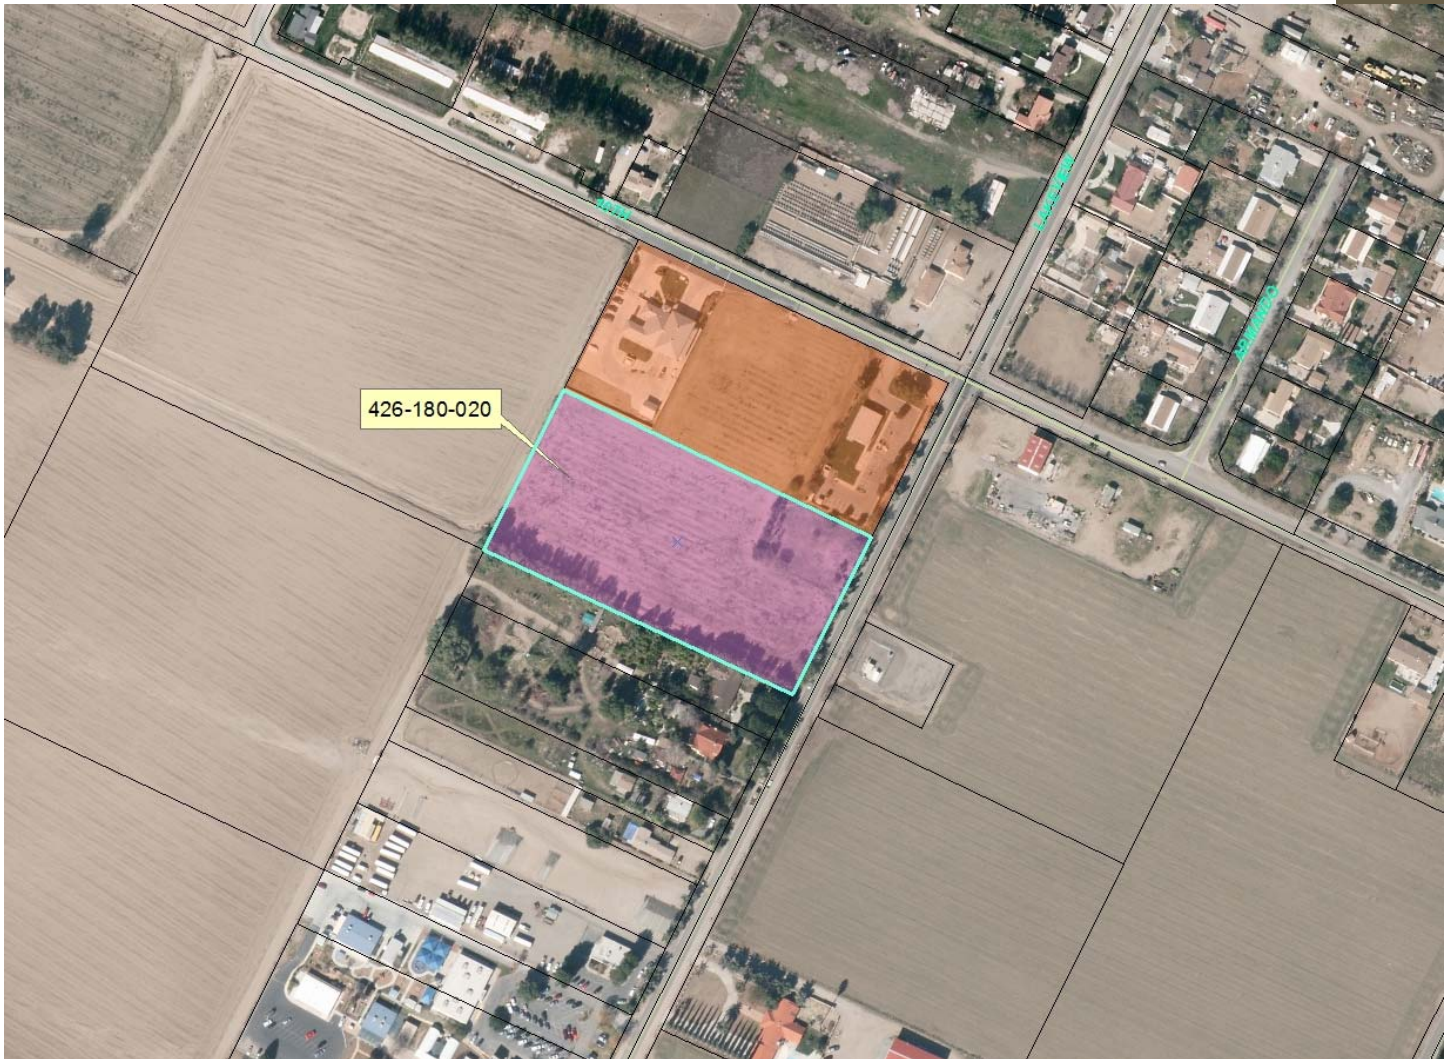

Lakeview/ Nuevo Property

- Address: 19950 Lakeview Avenue, Nuevo
- APN: 426-180-020
- Total Size: 4.52 acres
- Zoning: R-A (Residential Agriculture)

For more information contact FM Real Estate/ County of Riverside at 951.955.4820